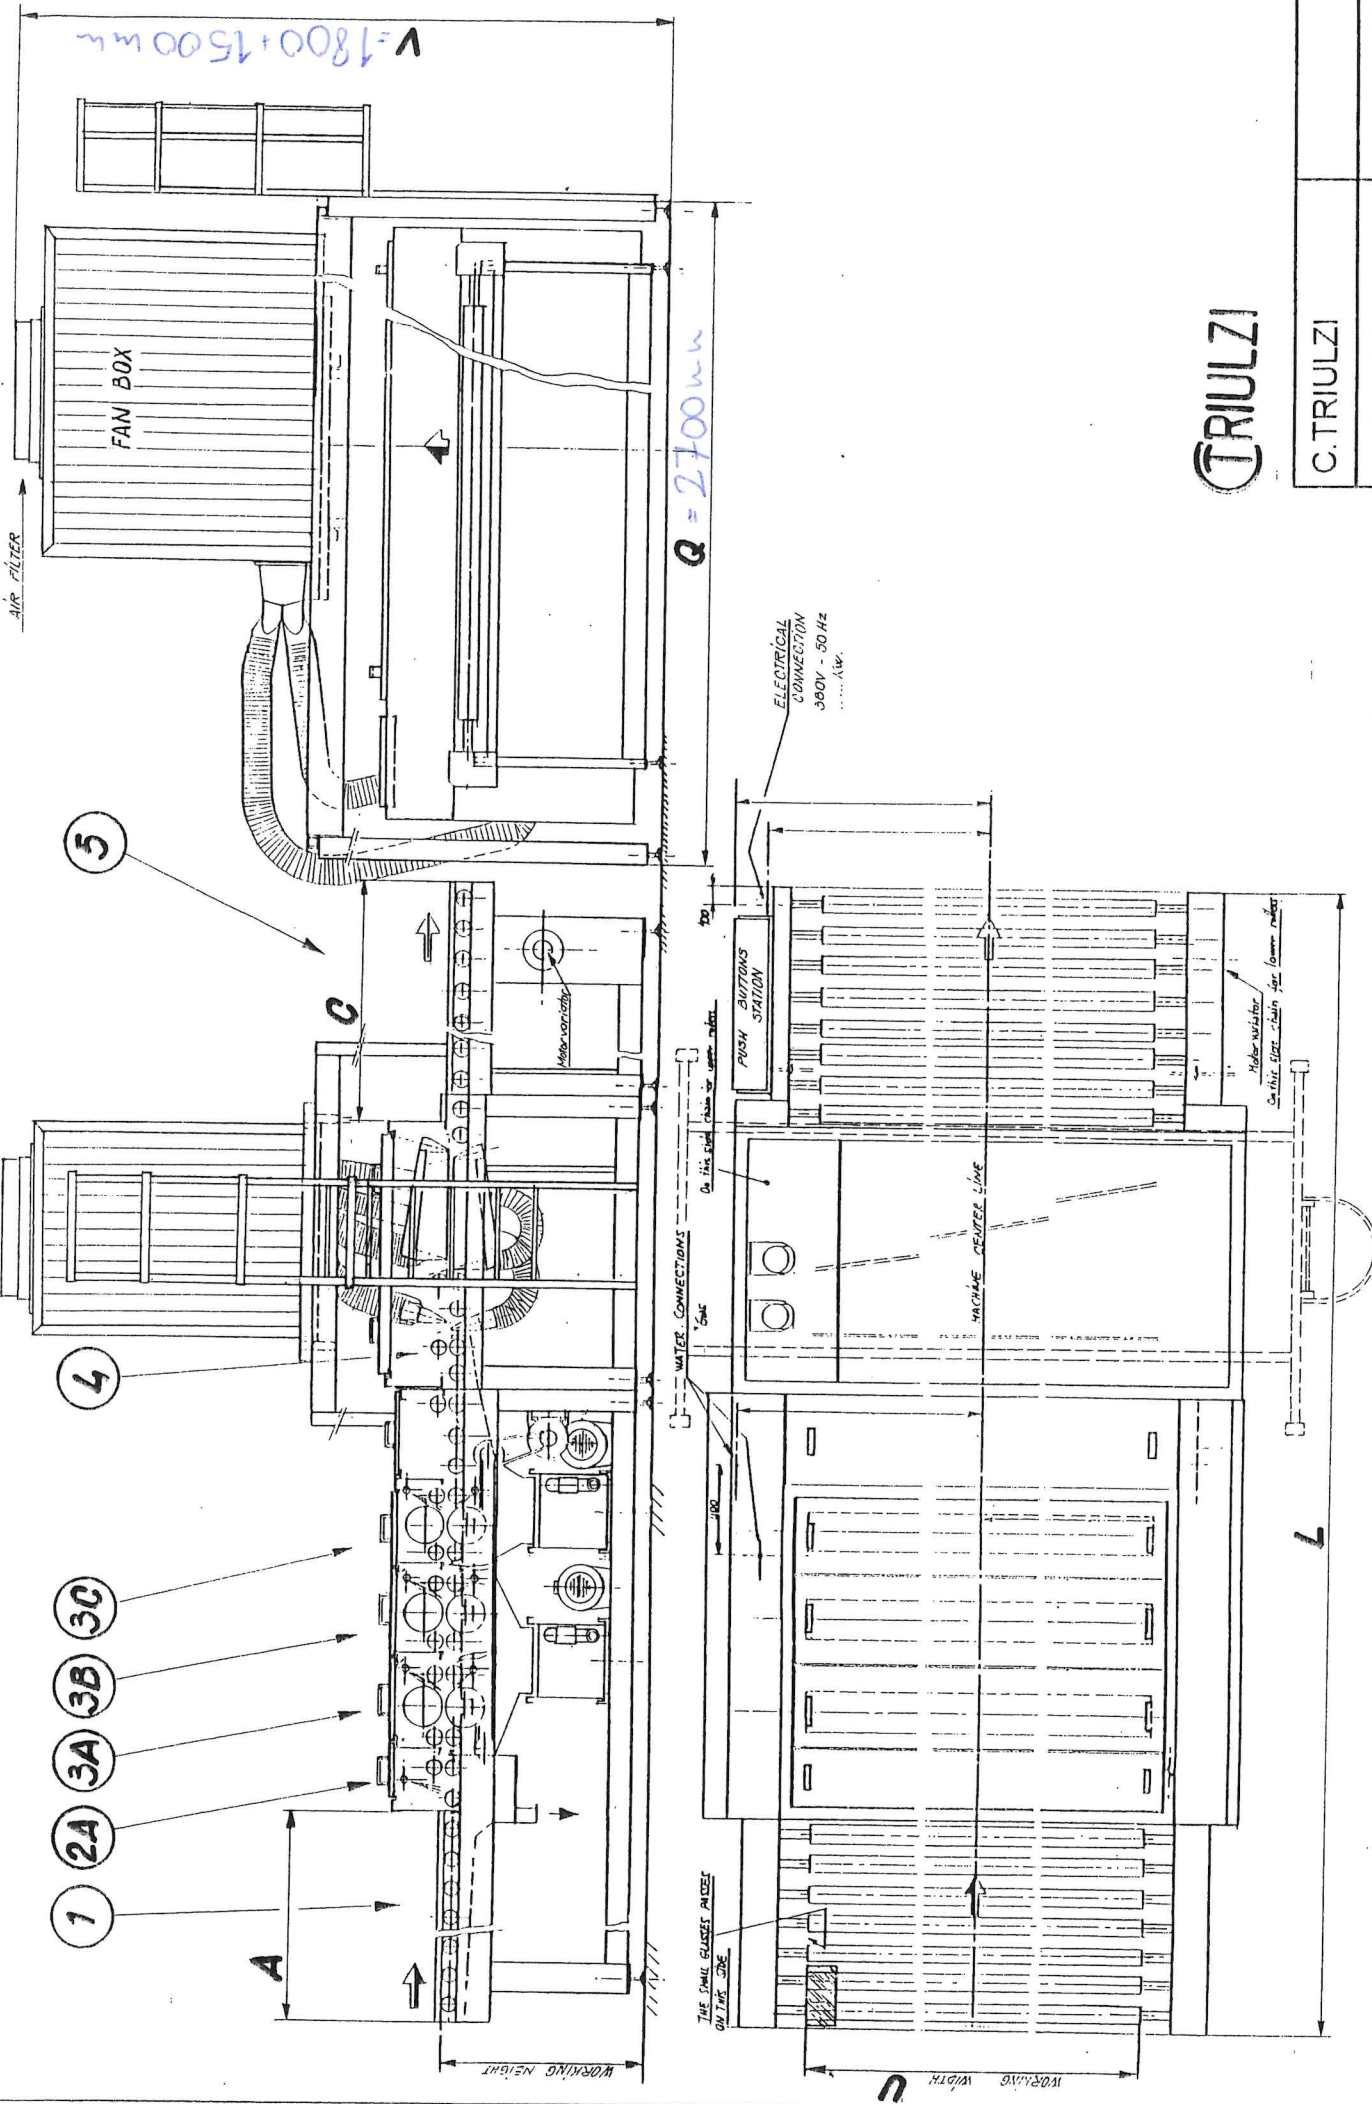

**TRULZI** GLASS WORKING MACHINES

TRULZI - Corso Como 366 - Limbiate (MI) - ITALIA  
 Working n° - Serial n° - Overall dimensions and connections

6212

Mirroration - In this side chain for lower rollers.

BRUSHES DRIVING BELT

WASTE WATER

On this side chain for upper rollers

WATER CONNECTIONS

THE SMALL GLASSES PASSES ON THIS SIDE

ELECTRICAL CONNECTION 380V - 50 Hz RW

PUSH BUTTONS STATION

MACHINE CENTER LINE

420

U

WORKING WIDTH

L = 6200 mm

2050 mm 1160 mm

C = 1560 mm

1430 mm A

P = 2300 mm

S = 1700 mm

5

4

3B

3A

2A

1

**TRIULZI**

C. TRIULZI	
washing and drying machine	plan no. 6482